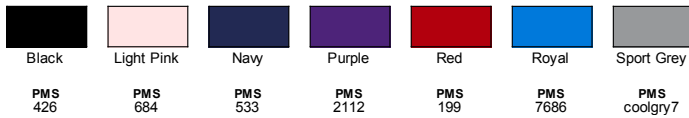

PRODUCT DETAILS

GILDAN®

G186B

Gildan Youth Heavy Blend™ 13.3 oz./lin. yd.,
50/50 Full-Zip Hood

MSRP (A): \$31.32

Features

- 50% cotton, 50% polyester
- pill-resistant air jet yarn
- unlined hood
- set-in sleeves
- pouch pockets; YKK nylon zipper
- 1x1 ribbed cuffs and waistband with spandex
- double-needle stitching throughout; no drawcord for added safety

Sizes

- XS - XL

Product Specifications

	XS	S	M	L	XL
BODY LENGTH	20.25	21.75	23	24.5	26
BODY WIDTH	15.25	16.25	17.25	18.25	19.25
FULL BODY LENGTH	20.25	21.75	23	24.5	26
NECK CIRCUMFERENCE	-	15	17	18	18
SLEEVE LENGTH	23.5	26.5	27.75	30.25	33

7 Available Colors

BACK VIEW

SIDE VIEW