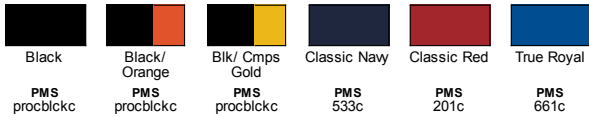

PRODUCT DETAILS

NORTH END

77042

Ash City - North End Ladies' Fuse Colorblock Twill Shirt

MSRP (A): \$51.98

Features

- spread collar with contrast inner collar stand
- durable flat felled side and underarm seams
- contrast piping at front and back shoulders and sleeves
- contrast two-needle decorative stitching
- pen slot located on left sleeve

Fabric

- 65% polyester/35% cotton twill, 4.5 oz./yd²/154 gsm
- UV protection performance

Sizes

- XS - 3XL

Product Specifications

	XS	S	M	L	XL	2XL	3XL
BODY WIDTH	19	20	21	22.5	24	25.5	27
FULL BODY LENGTH	24.5	25.5	26.5	27.5	28.5	29	29.5
NECK CIRCUMFERENCE	15	15.5	16	16.75	17.5	18.25	19
SLEEVE LENGTH	16	16.75	17.5	18.25	19	19.75	20.5

Size Chart

	XS	S	M	L	XL	2XL	3XL
CHEST	31-32	33-35	36-38	39-42	43-45	46-49	50-53

6 Available Colors

BACK VIEW

SIDE VIEW