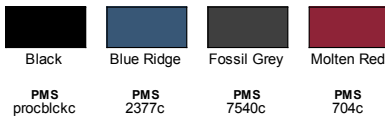

PRODUCT DETAILS

NORTH END

78077

**Ash City - North End Ladies' Compass
Colorblock Three-Layer Fleece Bonded Soft
Shell Jacket**

MSRP (A): \$114.98

Features

- UTK 1 temperature range:
- 42°F to 11°F / 6°C to -12°C
- contrast fleece-lined collar
- fleece chin guard
- front and shoulder yokes
- articulated sleeve seams maximize movement
- adjustable cuffs with tabs
- reverse coil zippered pockets on front, chest and left sleeve
- audio port access through left lower pocket
- thermal retention shockcord at hem

Fabric

- 3-layer performance stretch soft shell
- 8,000 mm waterproofness/800 g breathability, 11.2 oz./yd2/380 gsm
- 96% polyester 4% spandex
- Bonded with 100% polyester anti-pill fleece

Sizes

- S - 3XL

4 Available Colors

BACK VIEW

SIDE VIEW