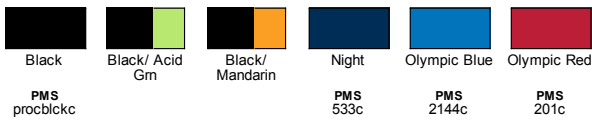

Fabric

- UTK cool.logik™, Quick Dry, moisture wicking & UV protection
- 100% polyester interlock, 4 oz./yd2/135 gsm
- INSERTS: 100% polyester jacquard, 4.6 oz./yd2/155 gsm

Sizes

- S - 3XL

Product Specifications

6 Available Colors

BACK VIEW

SIDE VIEW