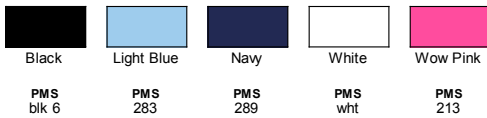

PRODUCT DETAILS

4830

Hanes Ladies' Cool DRI® with FreshIQ Performance T-Shirt

Features

- Double-needle stitching throughout
- Narrow ribbed collar
- Tag-free neck label transitioning to tear-away label. INVENTORY MAY BE MIXED
- "A" list status from CDP (Carbon Disclosure Project)
- Energy Star Partner of the Year (12 consecutive years)
- Every piece of Hanes apparel purchased from our company qualifies for Hanes4Education

Fabric

- 100% polyester interlock
- 50+ UPF rating, excellent UV protection
- wicks and dries fast

Sizes

- S - 3XL

Product Specifications

	S	M	L	XL	2XL	3XL
BODY WIDTH	18	19	20.5	22.25	24.25	26.25
FULL BODY LENGTH	25.5	26	26.75	27.5	28	28.5
SLEEVE LENGTH	7.13	7.25	7.5	7.75	8	8.25

5 Available Colors

BACK VIEW

SIDE VIEW