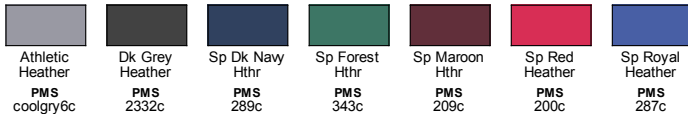

Fabric

- Body: 4.72 oz/yd2 / 160 gsm, 100% polyester mélange interlock with moisture wicking performance
- Contrast: 4.72 oz/yd2 / 160 gsm, 100% polyester solid interlock with moisture wicking performance

Sizes

- XS - 3XL

Product Specifications

	XS	S	M	L	XL	2XL	3XL
BODY WIDTH	18	19	20	21	22	24	26
FULL BODY LENGTH	23.5	24.5	25.5	26.5	27.5	28.5	30
SLEEVE LENGTH	30.5	31.5	32.5	33.5	34.5	35.5	36.5

Size Chart

	XS	S	M	L	XL	2XL	3XL
CHEST	31-32	33-35	36-38	39-42	43-45	46-49	50-53

7 Available Colors

BACK VIEW

SIDE VIEW