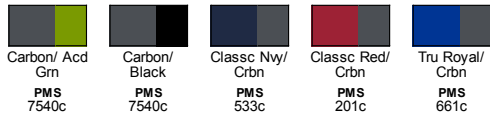

PRODUCT DETAILS

CE401 prime

Ash City - Core 365 Men's Kinetic Performance Quarter-Zip

MSRP (A): $49.98

Features

- center front translucent zipper with semi-autolock slider with rubber pull tab
- contrast coverstitching throughout
- reflective piping at front shoulders

Fabric

- 4.7 oz. / 160 gsm, 100% polyester mélange jersey
- moisture-wicking anti-microbial, and UV protection performance

Sizes

- S - 5XL

Product Specifications

	S	M	L	XL	2XL	3XL	4XL	5XL
BODY WIDTH	20.5	22	23.5	25.5	27	29	31	33
FULL BODY LENGTH	28.25	29.25	30.25	31.25	32.25	33.25	33.75	34.25
NECK CIRCUMFERENCE	18.5	19	19.5	20	20.5	21	21.5	22
SLEEVE LENGTH	34	35	36	37	38	39	39.5	40

Size Chart

	S	M	L	XL	2XL	3XL	4XL	5XL
CHEST	35-38	39-41	42-45	46-49	50-52	53-56	57-60	61-64
NECK/COLLAR	14.5-15	15.5-16	16.5-17	17.5-18	18.5-19	19.5-20	20.5-21	21.5-22

5 Available Colors