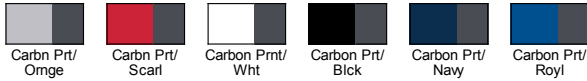

PRODUCT DETAILS

229357

Holloway Ladies' Raider Soft Shell Jacket

Features

- Sleeves, hood and panels have the Tech Print pattern detail
- Adjustable hood
- Adjustable droptail hem with hidden drawcord
- Dual front and chest zippered pockets
- Dual inside pockets

Fabric

- 96% polyester, 4% spandex bonded to brushed jersey

Sizes

- XS - 2XL

Product Specifications

	XS	S	M	L	XL	2XL
BODY LENGTH	25	25.75	26.5	27.25	28	28.75
BODY WIDTH	19	20	21	22.5	24.25	26.25
SLEEVE LENGTH	-	31.775	32.5	33.25	34	34.75

6 Available Colors